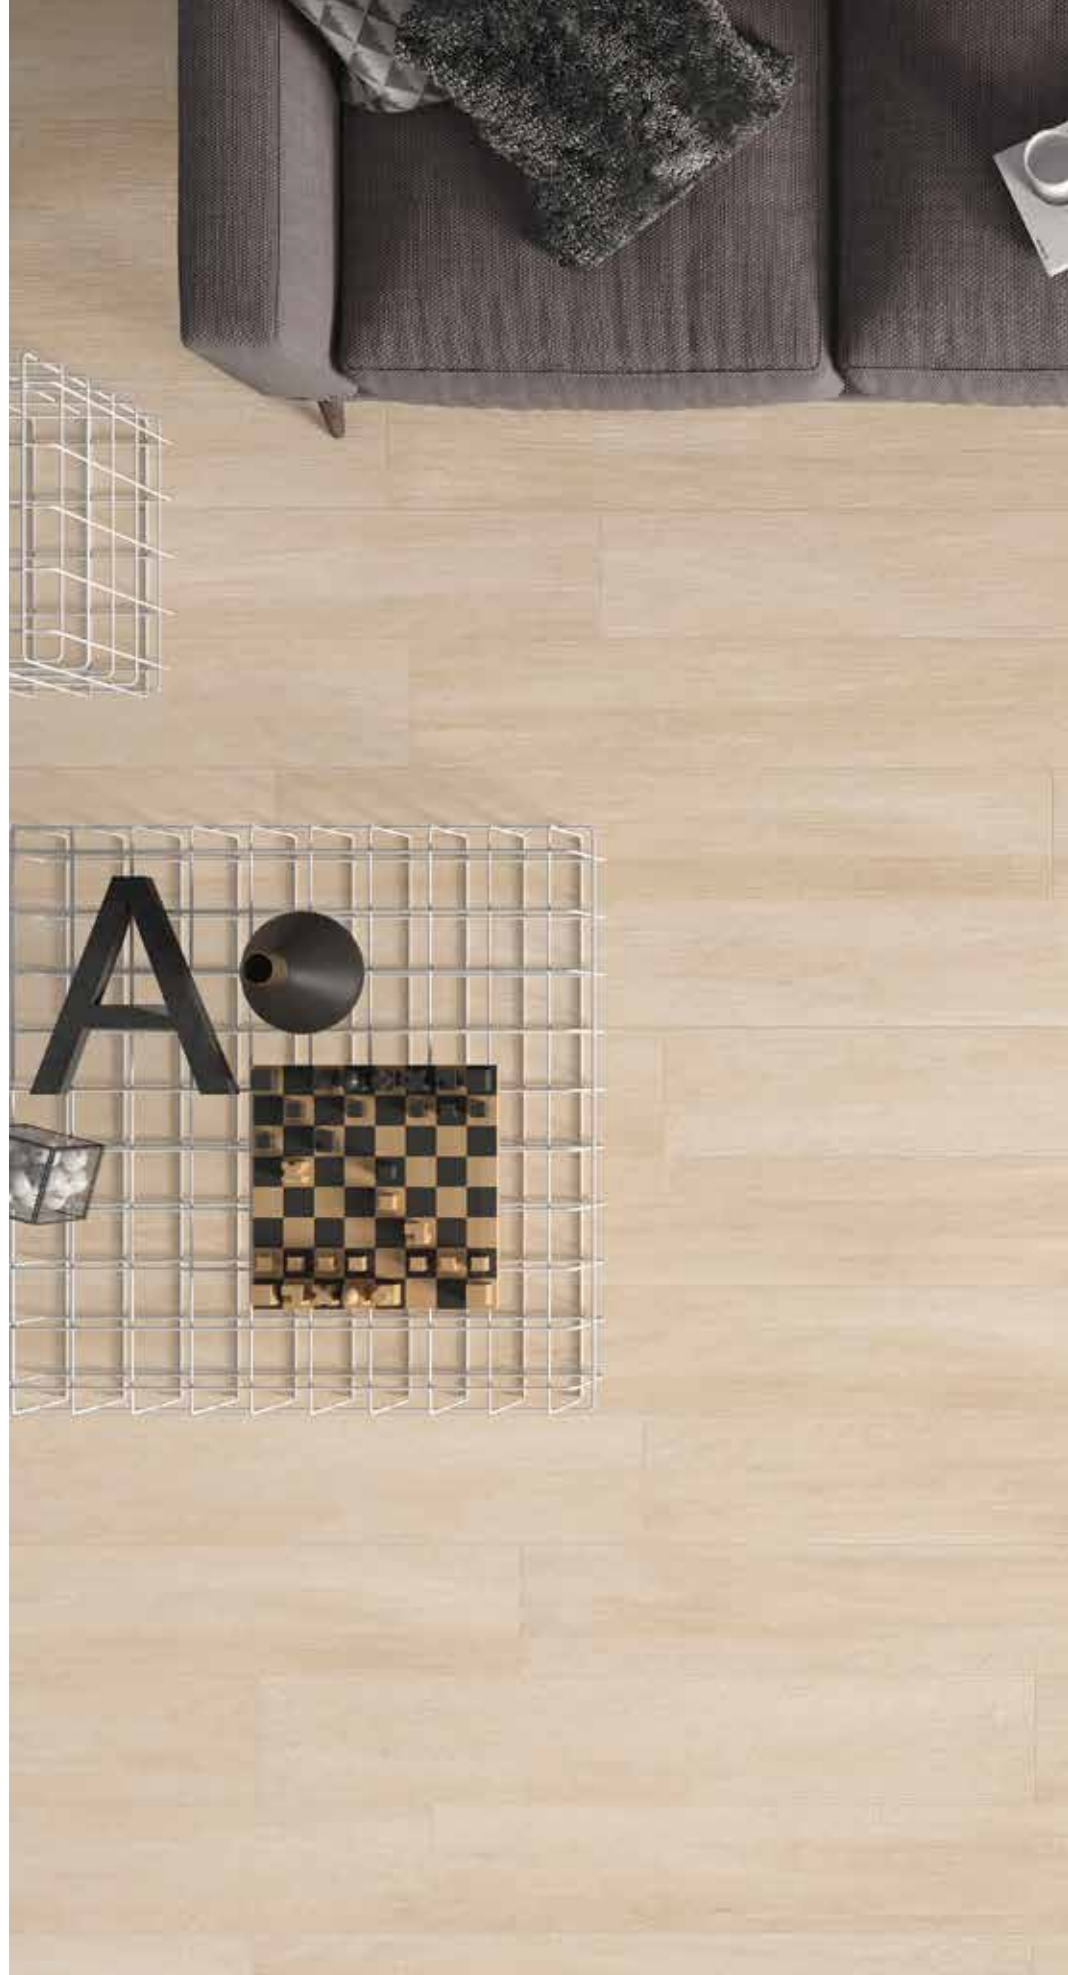

PARQUET2.0
20x120

ITALIANTILE

ITALIANTILE

A photograph of a wooden floor with a desk lamp, books, and a pen holder. The lamp is a classic desk lamp with a black shade and a brass base, illuminated. The books are stacked, with the top one having a silver, textured cover and the bottom one having a white cover with red text. A black pen holder with a wooden base is also visible.

PARQUET2.0

20x120

Armonia interiore.
Colori e superfici naturali
creano spazi rilassanti e funzionali.

Inner harmony.
Natural colours and surfaces
create relaxing, functional spaces.

BETULLA 20X120

I toni naturali valorizzano l'ambiente e si adattano ad ogni stile

Natural tones enhance the space and adapt to any style.

PARQUET ANTICO 20X120

Equilibrio perfetto tra spazio e materia.

A perfect balance between space and material.

MIELE 20X120

Le sfumature del legno si fondono con l'eleganza dei materiali.